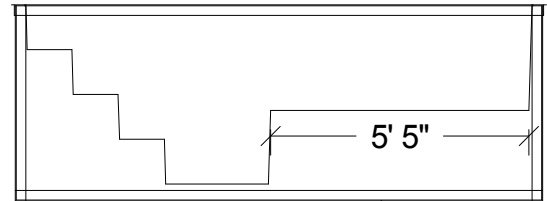

New

Non-Step Side View

figure shown for scale reference

2"x2"x1/8"
Steel Angle

Step Side View

Front View

RearView

2"x2"x1/8"
Steel Angle

Baptistry Data
 Overall Width = 2'-8 1/2"
 Overall Length = 8'-5 1/2"
 Overall Height = 3'-1 1/4"
 Overall Depth = 2'-10" +/-
 Unit Weight = 250 lbs.
 Water Capacity = 210 Gallons
 Recommended Heater: PBH Mini