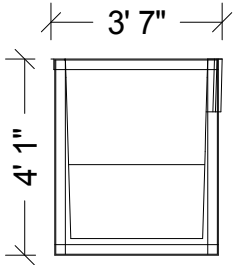

New

Non-Step Side View

figure shown for scale reference

2"x2"x1/8"
Steel Angle

Step Side View

Front View

RearView

2"x2"x1/8"
Steel Angle

Baptistry Data
 Overall Width = 2'-8 1/2"
 Overall Length = 8'-5 1/2"
 Overall Height = 3'-1 1/4"
 Overall Depth = 2'-10" +/-
 Unit Weight = 250 lbs.
 Water Capacity = 210 Gallons
 Recommended Heater: PBH Mini