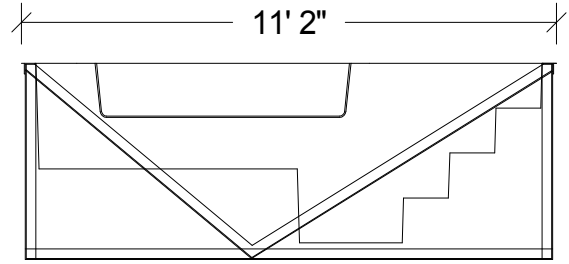

New

Non-Step Side View

figure shown for scale reference

2"x2"x1/8"
Steel Angle

Step Side View

Front View

RearView

2"x2"x1/8"
Steel Angle

Baptistry Data
 Overall Width = 2'-8 1/2"
 Overall Length = 8'-5 1/2"
 Overall Height = 3'-1 1/4"
 Overall Depth = 2'-10" +/-
 Unit Weight = 250 lbs.
 Water Capacity = 210 Gallons
 Recommended Heater: PBH Mini