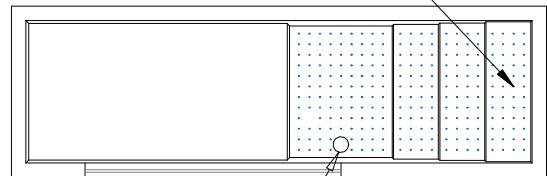

Top View

Available Colors

- Blue
- White
- Aqua
- Cream

Note: Color samples available at customers request

Slip Resistant Surface on Steps and Bottom of Tank