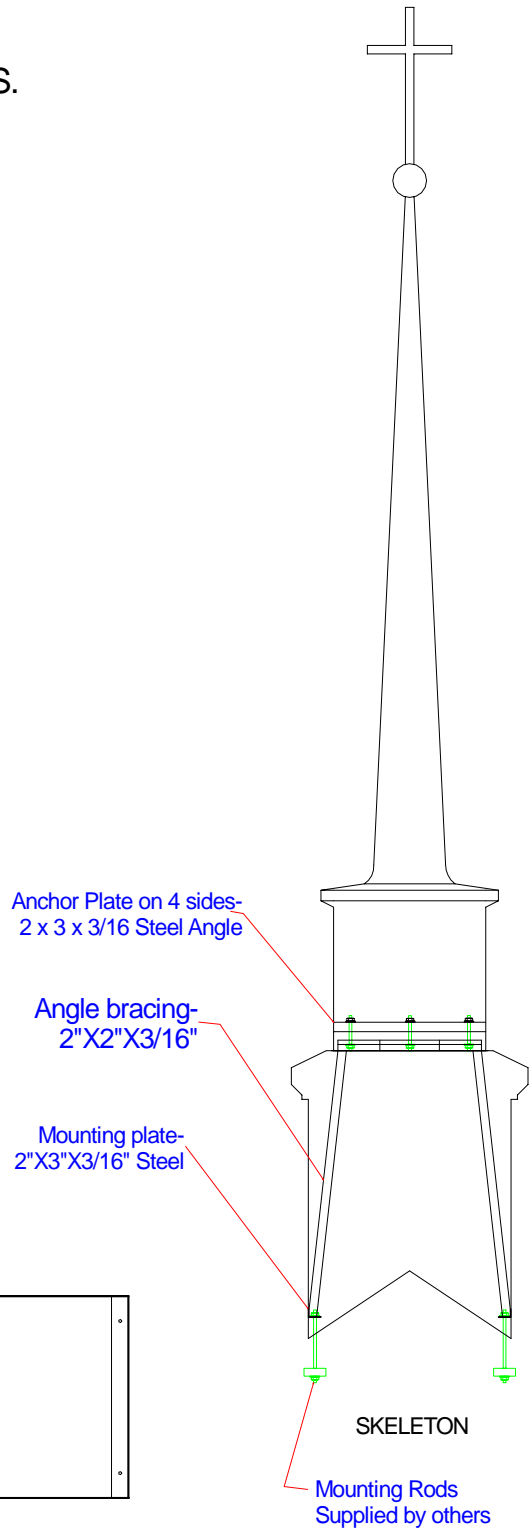

Weight: 500 LBS.

5/8 Pilot Hole  
Mounting Hardware  
By Others

MOUNTING DETAIL

Note: All Drawings are the property of PFI  
Dimensions and designs may be altered  
to accomodate manufacturing.

PO Box 6513 - High Point, NC 27262  
800-736-3113  
www.churchoutlet.com

Model :

4

Drawn by:  
DLC

Date:  
10/22/1999