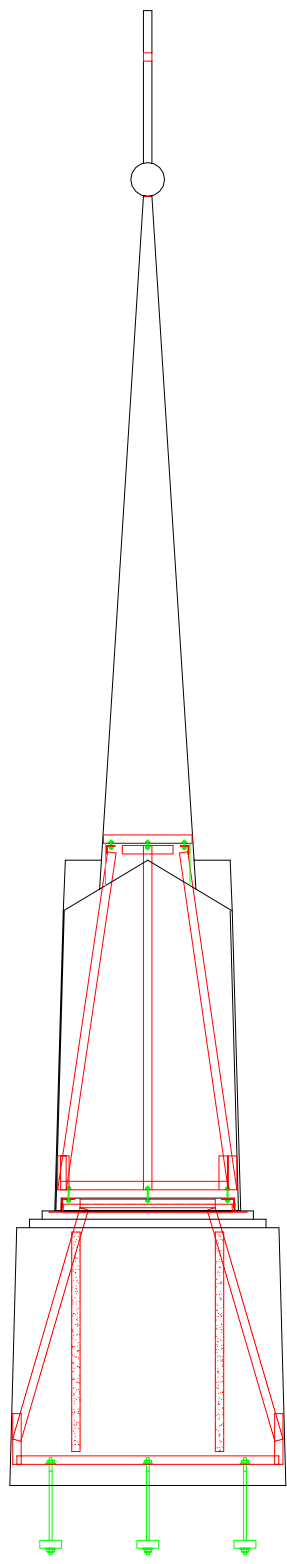

Front Elevation

Side Skeleton

Front/Rear Skeleton

Note: All Drawings are the property of PFI
 Dimensions and designs may be altered
 to accomodate manufacturing.

PO Box 6513 - High Point, NC 27262
 800-736-3113
 www.churchoutlet.com

Model :

9

Drawn by:

TJD

Date:

3/8/2000

Note: All Drawings are the property of PFI
Dimensions and designs may be altered
to accomodate manufacturing.

PO Box 6513 - High Point, NC 27262
800-736-3113
www.churchoutlet.com

Model :

9 - L

Drawn by:

TJD

Date:

3/8/2000

Note: All Drawings are the property of PFI
Dimensions and designs may be altered
to accommodate manufacturing.

PO Box 6513 - High Point, NC 27262
800-736-3113
www.churchoutlet.com

Model :

9 - OW

Drawn by:

TJD

Date:

3/8/2000