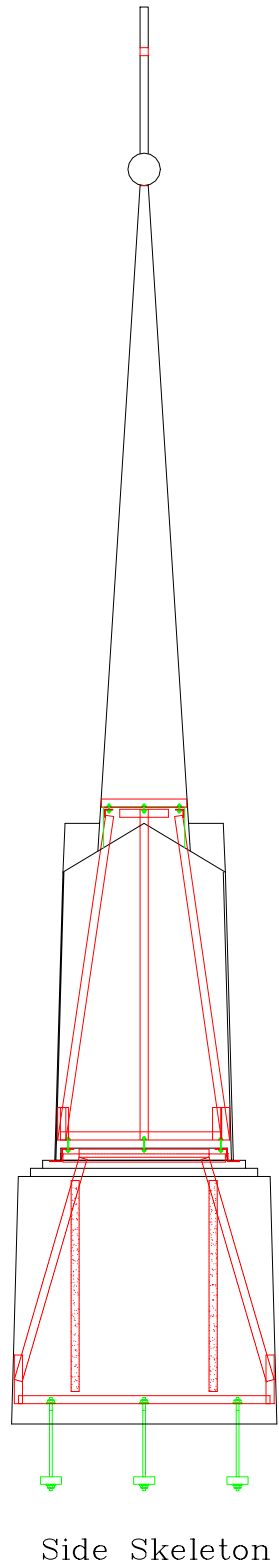

Front Elevation

Side Skeleton

Front/Rear Skeleton

Note: All Drawings are the property of PFI
 Dimensions and designs may be altered
 to accomodate manufacturing.

PO Box 6513 - High Point, NC 27262
 800-736-3113
 www.churchoutlet.com

Model :

9

Drawn by:

TJD

Date:

3/8/2000

Note: All Drawings are the property of PFI
Dimensions and designs may be altered
to accomodate manufacturing.

PO Box 6513 - High Point, NC 27262
800-736-3113
www.churchoutlet.com

Model :

9 - L

Drawn by:

TJD

Date:

3/8/2000

Note: All Drawings are the property of PFI
Dimensions and designs may be altered
to accommodate manufacturing.

PO Box 6513 - High Point, NC 27262
800-736-3113
www.churchoutlet.com

Model :

9 - OW

Drawn by:

TJD

Date:

3/8/2000