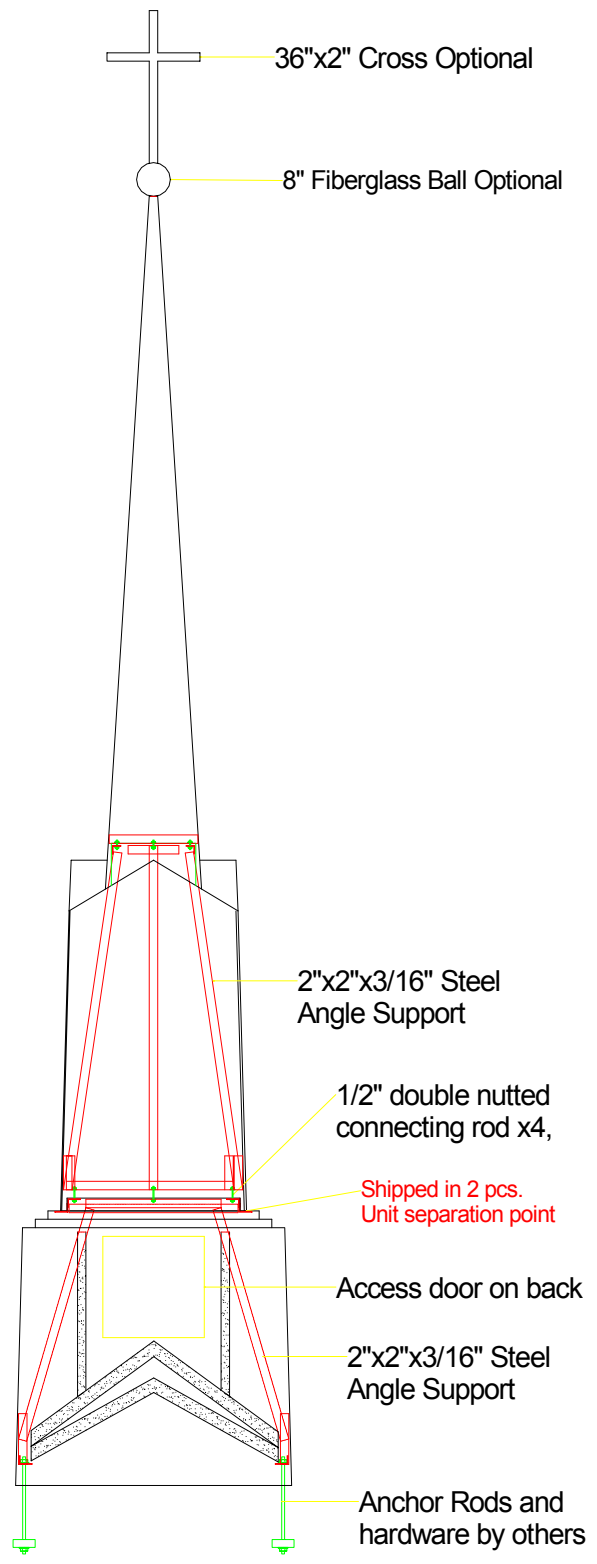

Front Elevation

Side Skeleton

Front/Rear Skeleton

Note: All Drawings are the property of PFI
 Dimensions and designs may be altered
 to accomodate manufacturing.

PO Box 6513 - High Point, NC 27262
 800-736-3113
 www.churchoutlet.com

Model :

9 - OW

Drawn by:

TJD

Date:

3/8/2000