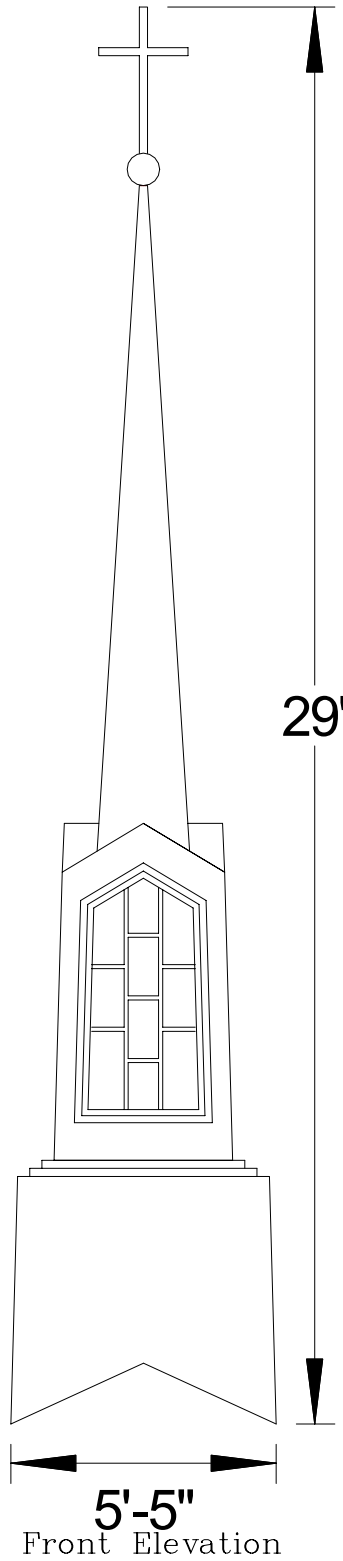

Front Elevation

Side Skeleton

Front/Rear Skeleton

Note: All Drawings are the property of PFI
 Dimensions and designs may be altered
 to accomodate manufacturing.

PO Box 6513 - High Point, NC 27262
 800-736-3113
 www.churchoutlet.com

Model :

9

Drawn by:

TJD

Date:

3/8/2000

Note: All Drawings are the property of PFI
Dimensions and designs may be altered
to accomodate manufacturing.

PO Box 6513 - High Point, NC 27262
800-736-3113
www.churchoutlet.com

Model :

9 - L

Drawn by:

TJD

Date:

3/8/2000

Note: All Drawings are the property of PFI
Dimensions and designs may be altered
to accommodate manufacturing.

PO Box 6513 - High Point, NC 27262
800-736-3113
www.churchoutlet.com

Model :

9 - OW

Drawn by:

TJD

Date:

3/8/2000