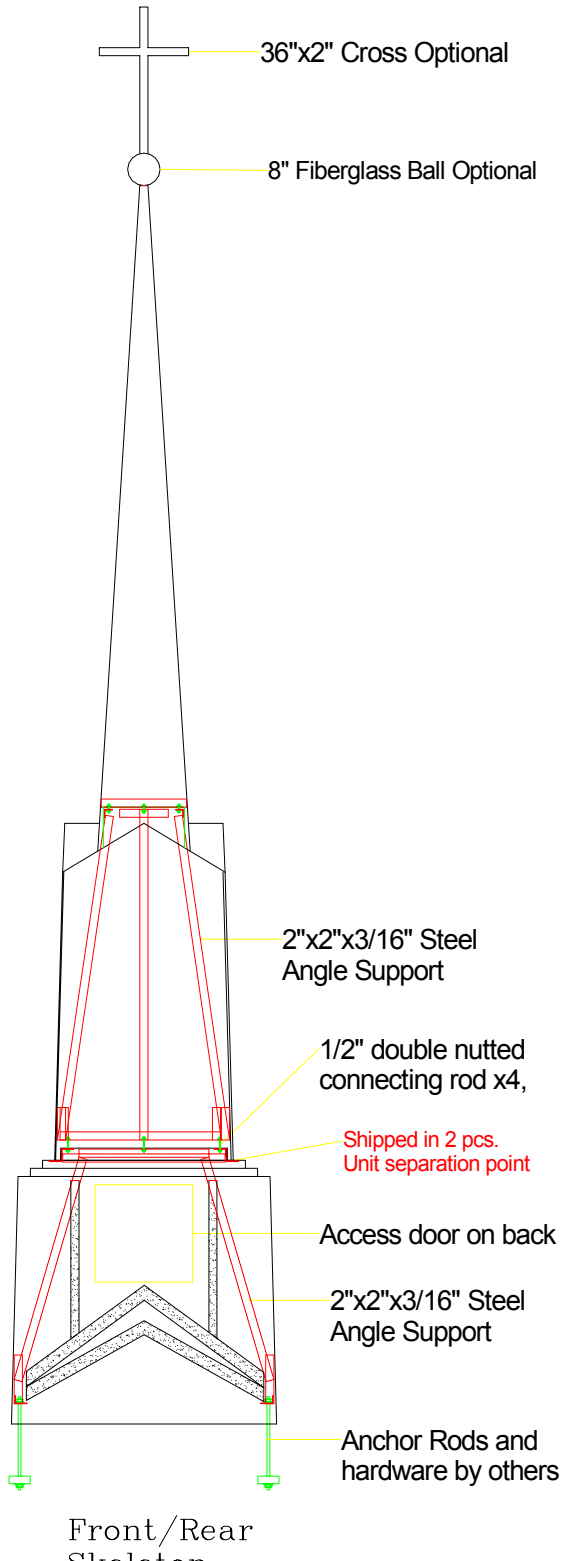

Model :

9 - L

Drawn by:

TJD

Date:

3/8/2000

Note: All Drawings are the property of PFI
Dimensions and designs may be altered
to accommodate manufacturing.

PO Box 6513 - High Point, NC 27262
800-736-3113
www.churchoutlet.com

Model :

9 - OW

Drawn by:

TJD

Date:

3/8/2000