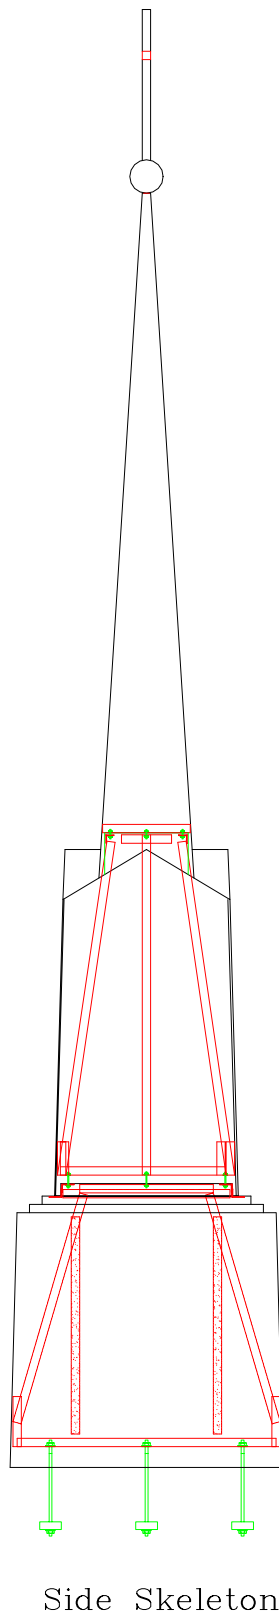

Front Elevation

Side Skeleton

Front/Rear Skeleton

Note: All Drawings are the property of PFI
 Dimensions and designs may be altered
 to accomodate manufacturing.

PO Box 6513 - High Point, NC 27262
 800-736-3113
 www.churchoutlet.com

Model :

9

Drawn by:

TJD

Date:

3/8/2000

Note: All Drawings are the property of PFI
Dimensions and designs may be altered
to accomodate manufacturing.

PO Box 6513 - High Point, NC 27262
800-736-3113
www.churchoutlet.com

Model :

9 - L

Drawn by:

TJD

Date:

3/8/2000

Note: All Drawings are the property of PFI
Dimensions and designs may be altered
to accommodate manufacturing.

PO Box 6513 - High Point, NC 27262
800-736-3113
www.churchoutlet.com

Model :

9 - OW

Drawn by:

TJD

Date:

3/8/2000