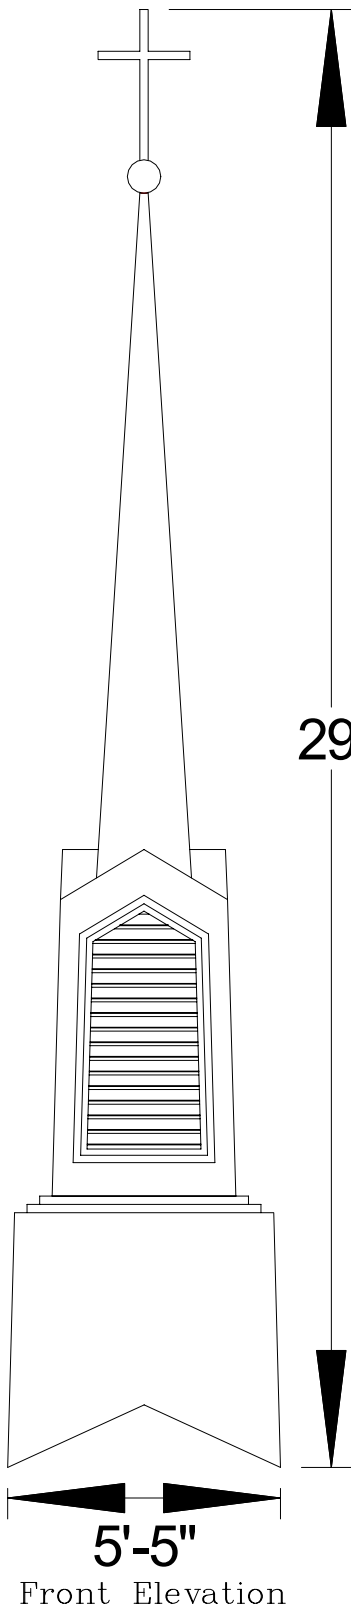

Front Elevation

Side Skeleton

Front/Rear Skeleton

Note: All Drawings are the property of PFI
 Dimensions and designs may be altered
 to accomodate manufacturing.

PO Box 6513 - High Point, NC 27262
 800-736-3113
 www.churchoutlet.com

Model :

9

Drawn by:

TJD

Date:

3/8/2000

Note: All Drawings are the property of PFI
Dimensions and designs may be altered
to accomodate manufacturing.

PO Box 6513 - High Point, NC 27262
800-736-3113
www.churchoutlet.com

Model :

9 - L

Drawn by:

TJD

Date:

3/8/2000

Note: All Drawings are the property of PFI
Dimensions and designs may be altered
to accommodate manufacturing.

PO Box 6513 - High Point, NC 27262
800-736-3113
www.churchoutlet.com

Model :

9 - OW

Drawn by:

TJD

Date:

3/8/2000