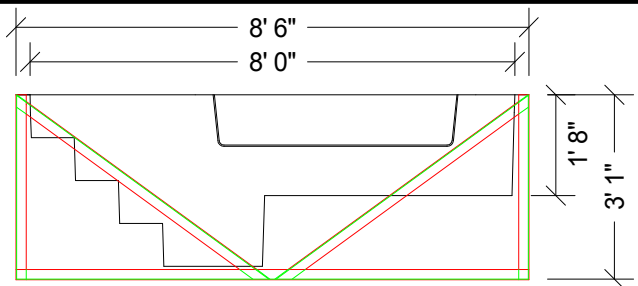

New

Non-Step Side View

Runners Shown Only Available on PFI Pre-Plumbed Baptistery Option

Front View

Step Side View

Rear View

Baptistery Data
 Overall Width = 2'-8 1/2"
 Overall Length = 8'-5 1/2"
 Overall Height = 3'-1"
 Overall Depth = 2'-10" +/-
 Unit Weight = 250 lbs.
 Water Capacity = 210 Gallons
 Recommended Heater: PBH Mini