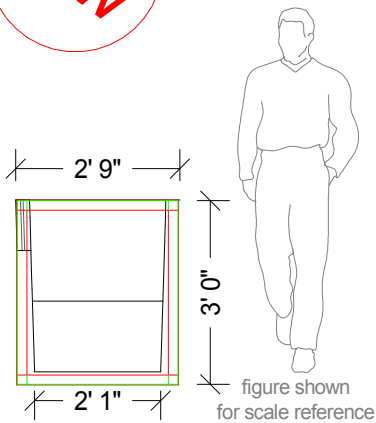

New

Non-Step Side View

Runners Shown Only Available on PFI Pre-Plumbed Baptistery Option

Front View

Step Side View

Rear View

Baptistery Data
 Overall Width = 2'-8 1/2"
 Overall Length = 8'-5 1/2"
 Overall Height = 3'-1"
 Overall Depth = 2'-10" +/-
 Unit Weight = 250 lbs.
 Water Capacity = 210 Gallons
 Recommended Heater: PBH Mini