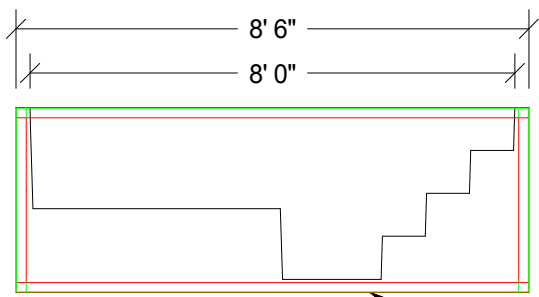

New

Non-Step Side View

Runners Shown Only Available on PFI Pre-Plumbed Baptistery Option

Front View

Step Side View

Rear View

Baptistery Data
 Overall Width = 2'-8 1/2"
 Overall Length = 8'-5 1/2"
 Overall Height = 3'-1"
 Overall Depth = 2'-10" +/-
 Unit Weight = 250 lbs.
 Water Capacity = 210 Gallons
 Recommended Heater: PBH Mini