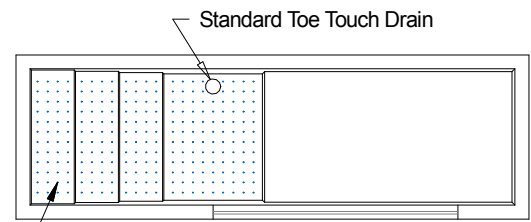

Top View

Note: All drawings are the property of Piedmont Fiberglass Inc. Dimensions and designs may be altered slightly to accommodate manufacturing.

P.O. Box 6513
High Point, NC 27262
Phone: 800-736-3113 Fax: 336-464-2310
www.ChurchOutlet.com

DRY-MINISTER

Model : **10-LE**

Scale:
Drawn by: TJD/JEM
Created On 9/1/09
Updated On 10/9/09