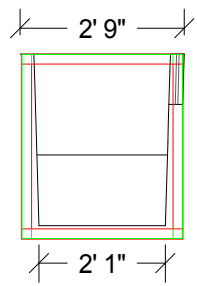

New

Non-Step Side View

figure shown for scale reference

Runners Shown Only Available on PFI Pre-Plumbed Baptistry Option

Front View

2"x2"x1/8" Steel Angle

Step Side View

Rear View

2"x2"x1/8" Steel Angle

Baptistry Data
 Overall Width = 2'-8 1/2"
 Overall Length = 8'-5 1/2"
 Overall Height = 3'-1"
 Overall Depth = 2'-10" +/-
 Unit Weight = 250 lbs.
 Water Capacity = 210 Gallons
 Recommended Heater: PBH Mini