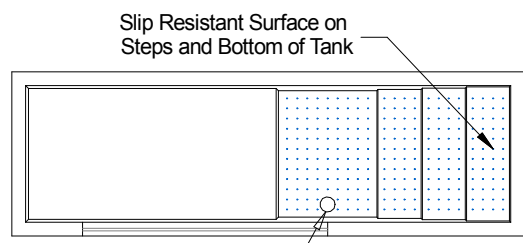

Standard Toe Touch Drain

Top View

Note: All drawings are the property of Piedmont Fiberglass Inc. Dimensions and designs may be altered slightly to accomodate manufacturing.

P.O. Box 6513
High Point, NC 27262
Phone: 800-736-3113 Fax: 336-464-2310
www.ChurchOutlet.com

DRY-MINISTER

Model : **10-RE**

Scale:
Drawn by: TJD/JEM
Created On 9/1/09
Updated On 10/9/09