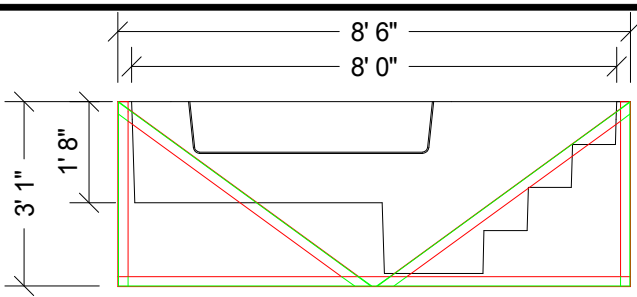

New

Non-Step Side View

figure shown for scale reference

Runners Shown Only Available on PFI Pre-Plumbed Baptistry Option

Front View

2"x2"x1/8" Steel Angle

Step Side View

Rear View

2"x2"x1/8" Steel Angle

Baptistry Data
 Overall Width = 2'-8 1/2"
 Overall Length = 8'-5 1/2"
 Overall Height = 3'-1"
 Overall Depth = 2'-10" +/-
 Unit Weight = 250 lbs.
 Water Capacity = 210 Gallons
 Recommended Heater: PBH Mini