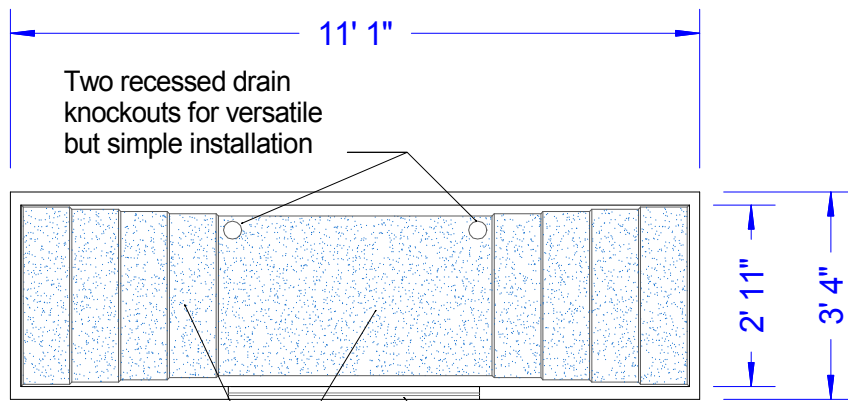

figure shown for scale reference

Front View

Top View

Slip Resistant Surface on Steps and Bottom of Tank

1/2" Acrylic Viewing window standard on front of unit.

Baptistry Data
 Overall Width = 3'-4"
 Overall Length = 11'-1"
 Overall Height = 3'-6"
 Overall Depth = 3'-4"
 Unit Weight = 300 lbs.
 Water Capacity = 425 Gallons
 Recommended Heater: PBH 5.5 E-Z Fill
 PBH 5.5

Available Colors

- Blue
- White
- Aqua
- Cream

Note: Color samples available at customers request

Tubular Bracing On Sides Of Tank And Bottom Of Steps

Side View

Note: All drawings are the property of Piedmont Fiberglass Inc. Dimensions and designs may be altered slightly to accommodate manufacturing.