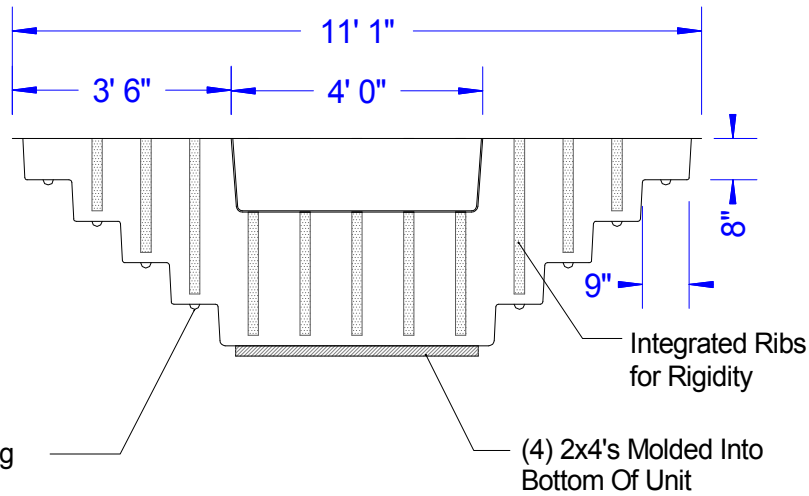

figure shown for scale reference

Front View

Top View

Slip Resistant Surface on Steps and Bottom of Tank

1/2" Acrylic Viewing window standard on front of unit.

Baptistry Data
 Overall Width = 3'-4"
 Overall Length = 11'-1"
 Overall Height = 3'-6"
 Overall Depth = 3'-4"
 Unit Weight = 300 lbs.
 Water Capacity = 425 Gallons
 Recommended Heater: PBH 5.5 E-Z Fill
 PBH 5.5

Available Colors

- Blue
- White
- Aqua
- Cream

Note: Color samples available at customers request

Tubular Bracing On Sides Of Tank And Bottom Of Steps

Side View

Note: All drawings are the property of Piedmont Fiberglass Inc. Dimensions and designs may be altered slightly to accommodate manufacturing.