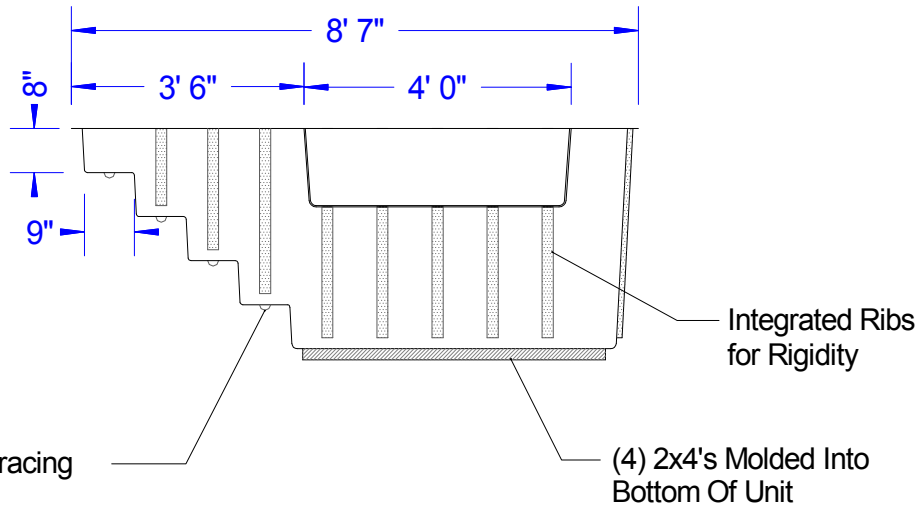

figure shown for scale reference

Front View

Top View

Slip Resistant Surface on Steps and Bottom of Tank

1/2" Acrylic Viewing window standard on front of unit.

Baptistery Data
 Overall Width = 3'-4"
 Overall Length = 8'-7"
 Overall Height = 3'-6"
 Overall Depth = 3'-4"
 Unit Weight = 275 lbs.
 Water Capacity = 375 Gallons
 Recommended Heater: PBH 5.5 E-Z Fill
 PBH 5.5

Available Colors

- Blue
- White
- Aqua
- Cream

Note: Color samples available at customers request

Side View

Tubular Bracing On Sides Of Tank And Bottom Of Steps

Note: All drawings are the property of Piedmont Fiberglass Inc. Dimensions and designs may be altered slightly to accomodate manufacturing.