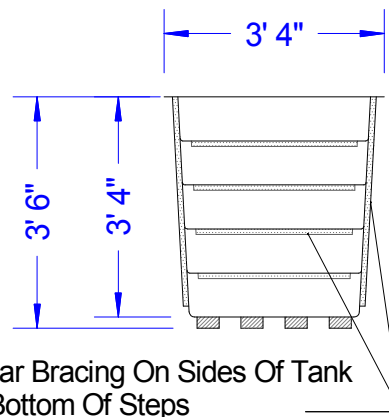

Available Colors

- Blue
- White
- Aqua
- Cream

Note: Color samples available at customers request

Side View

Tubular Bracing On Sides Of Tank And Bottom Of Steps

Note: All drawings are the property of Piedmont Fiberglass Inc. Dimensions and designs may be altered slightly to accomodate manufacturing.

PO Box 6513
High Point, NC 27262
800-736-3113
www.churchoutlet.com

BAPTISTERY

2-LE-WINDOW

Model :

Scale:

Drawn by:
TJD/MDL/JEM
Created On
8/16/02
Updated On
07/25/08