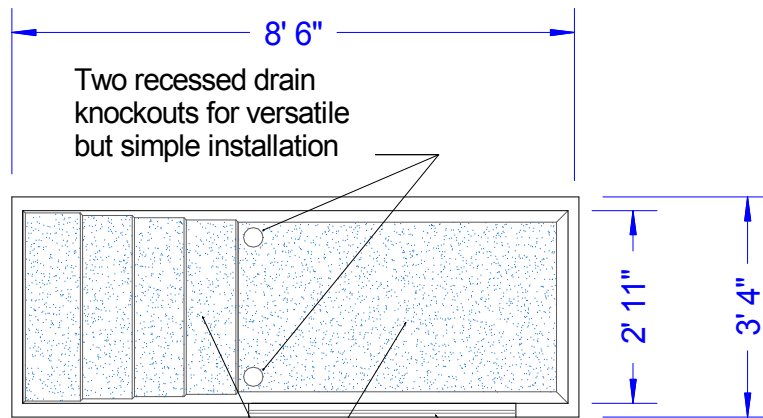

figure shown for scale reference

Front View

Top View

Slip Resistant Surface on Steps and Bottom of Tank

1/2" Acrylic Viewing window standard on front of unit.

Baptistery Data
 Overall Width = 3'-4"
 Overall Length = 8'-7"
 Overall Height = 3'-6"
 Overall Depth = 3'-4"
 Unit Weight = 275 lbs.
 Water Capacity = 375 Gallons
 Recommended Heater: PBH 5.5 E-Z Fill
 PBH 5.5

Available Colors

- Blue
- White
- Aqua
- Cream

Note: Color samples available at customers request

Side View

Tubular Bracing On Sides Of Tank And Bottom Of Steps

Note: All drawings are the property of Piedmont Fiberglass Inc. Dimensions and designs may be altered slightly to accomodate manufacturing.