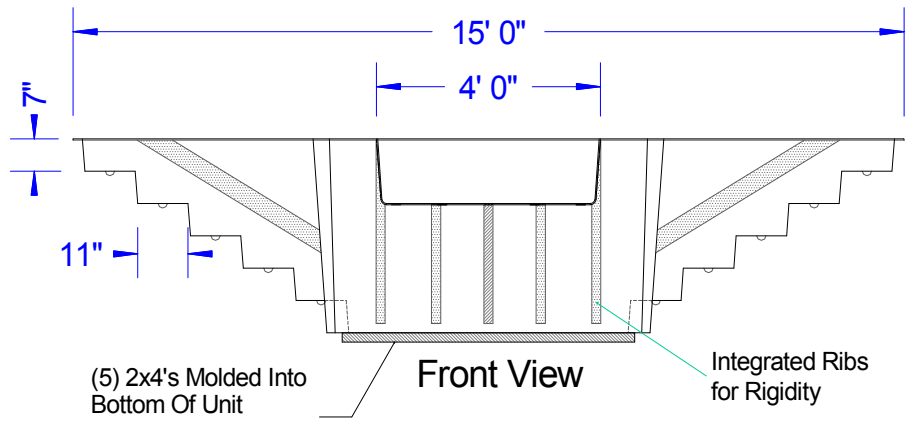

figure shown for scale reference

1/2" Acrylic Viewing window standard on front of unit.

Tubular Bracing On Sides Of Tank And Bottom Of Steps

Baptistery Data
 Overall Width = 4'-10"
 Overall Length = 15'-0"
 Overall Height = 3'-8"
 Overall Depth = 3'-6"
 Unit Weight = 375 lbs.
 Water Capacity = 900 Gallons
 Recommended Heater: PBH 10K E-Z Fill
 PBH 10K