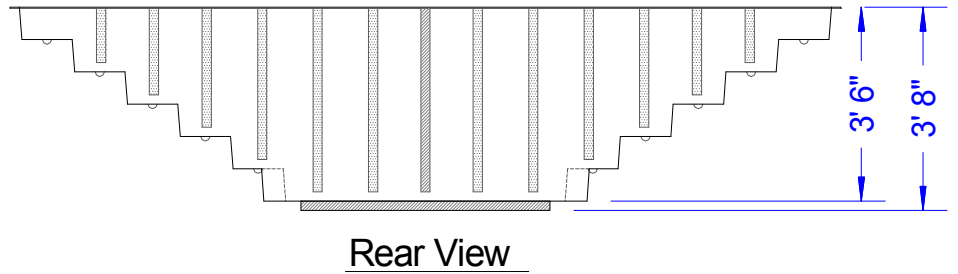

figure shown for scale reference

1/2" Acrylic Viewing window standard on front of unit.

Tubular Bracing On Sides Of Tank And Bottom Of Steps

Baptistery Data
 Overall Width = 4'-10"
 Overall Length = 15'-0"
 Overall Height = 3'-8"
 Overall Depth = 3'-6"
 Unit Weight = 375 lbs.
 Water Capacity = 900 Gallons
 Recommended Heater: PBH 10K E-Z Fill
 PBH 10K