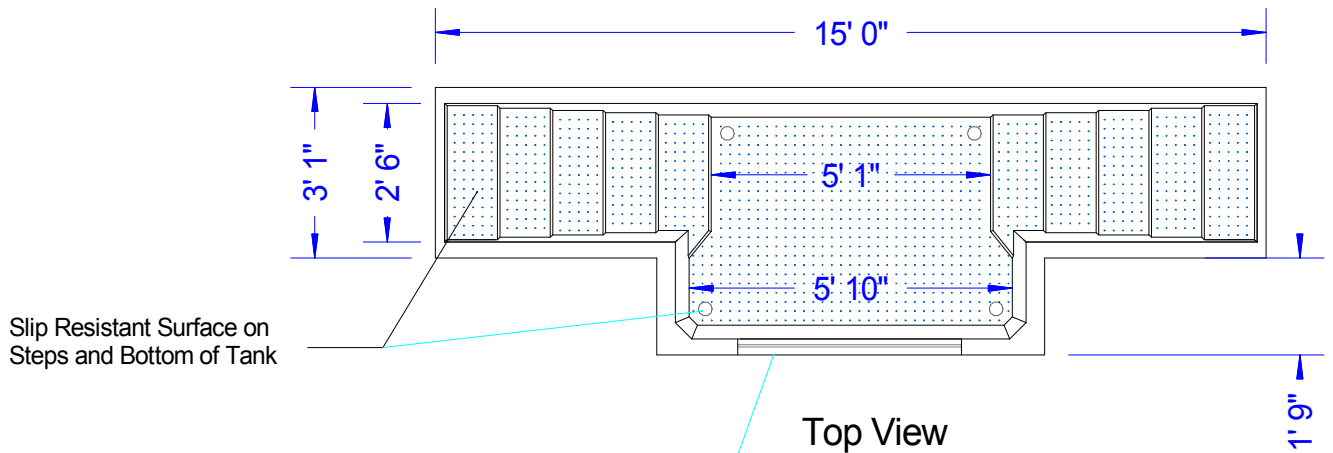

figure shown for scale reference

1/2" Acrylic Viewing window standard on front of unit.

Tubular Bracing On Sides Of Tank And Bottom Of Steps

Baptistery Data
 Overall Width = 4'-10"
 Overall Length = 15'-0"
 Overall Height = 3'-8"
 Overall Depth = 3'-6"
 Unit Weight = 375 lbs.
 Water Capacity = 900 Gallons
 Recommended Heater: PBH 10K E-Z Fill
 PBH 10K