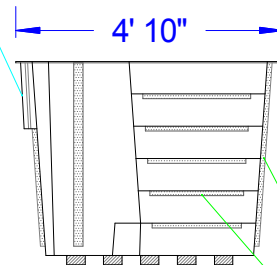

figure shown for scale reference

1/2" Acrylic Viewing window standard on front of unit.

Tubular Bracing On Sides Of Tank And Bottom Of Steps

Baptistery Data
 Overall Width = 4'-10"
 Overall Length = 15'-0"
 Overall Height = 3'-8"
 Overall Depth = 3'-6"
 Unit Weight = 375 lbs.
 Water Capacity = 900 Gallons
 Recommended Heater: PBH 10K E-Z Fill
 PBH 10K