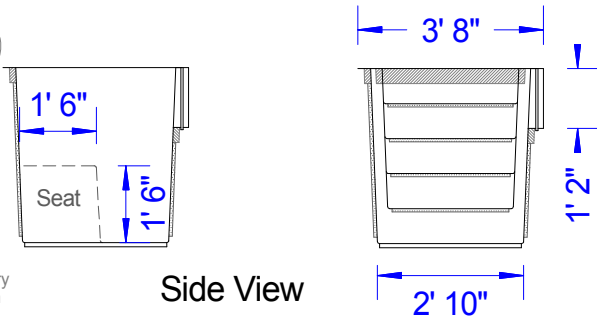

Note: All drawings are the property of Piedmont Fiberglass Inc. Dimensions and designs may be altered slightly to accommodate manufacturing.

PO Box 6513
High Point, NC 27262
800-736-3113
www.churchoutlet.com

DRY-MINISTER
Model :
8-DE-WINDOW

Scale:
Drawn by:
TJD/JEM
Created On
8/16/02
Updated On
08/04/08