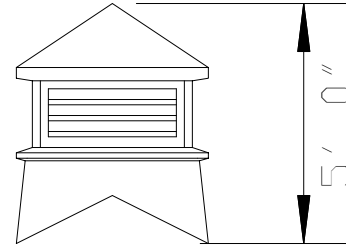

300

Height: 45"
Width: 36"
Weight: 75Lbs.
Panels: N/A

400

Height: 60"
Width: 48"
Weight: 100Lbs.
Panels: N/A

800-736-3113

www.churchoutlet.com