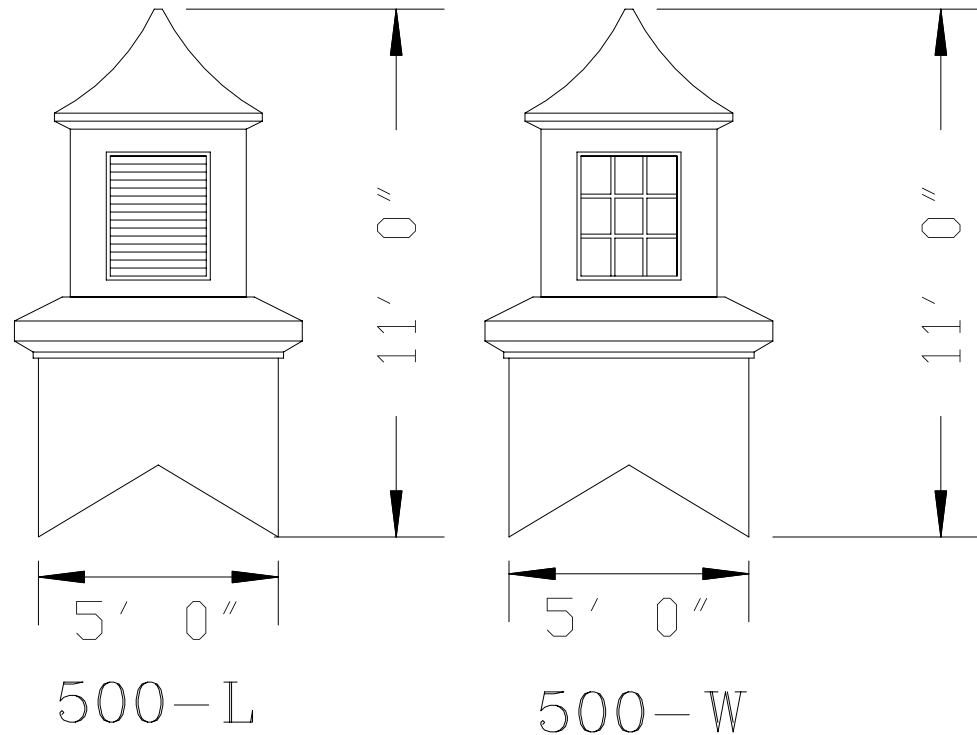

Model 500

Weight: 750 lbs.

800-736-3113

www.churchoutlet.com