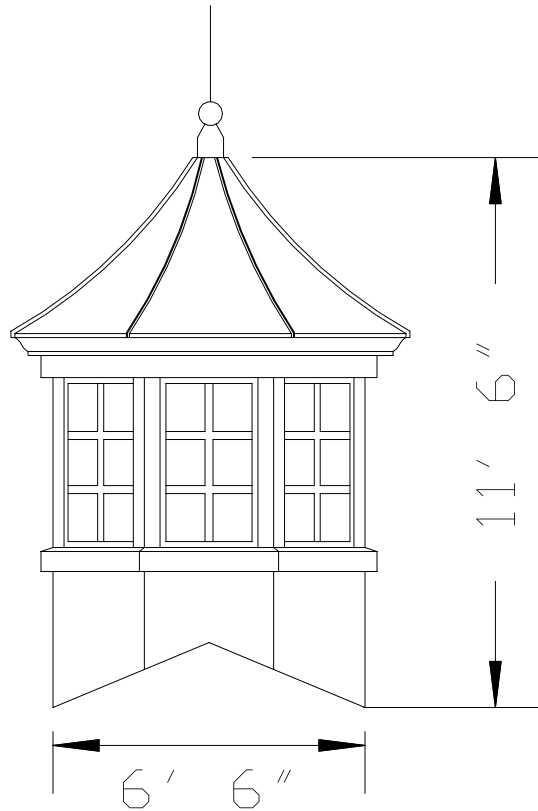

Model 660
Weight: 800 lbs.

660-W

Shown with windows.
Shown with Decorative Spike

660-L

Shown with Round Top Louver
Shown with Ball and Cross

800-736-3113

www.churchoutlet.com