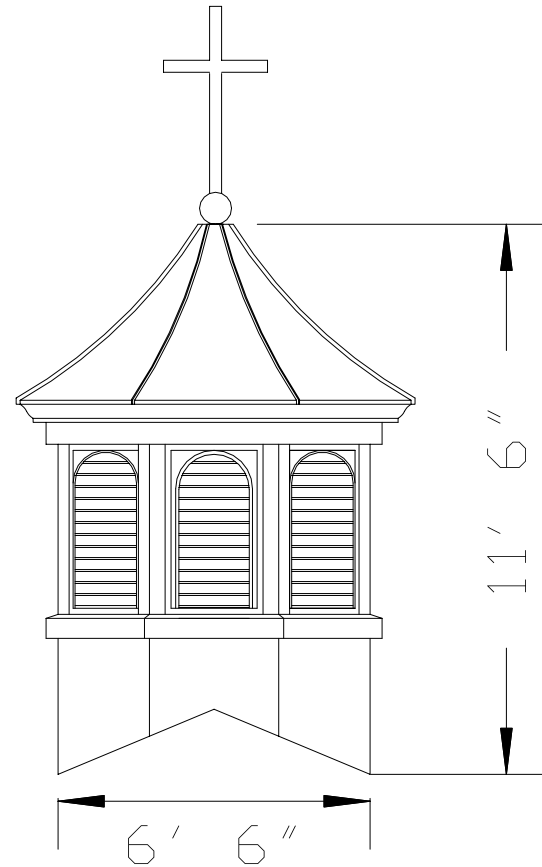

Model 660
Weight: 800 lbs.

660-W

Shown with windows.
Shown with Decorative Spike

660-L

Shown with Round Top Louver
Shown with Ball and Cross

800-736-3113

www.churchoutlet.com