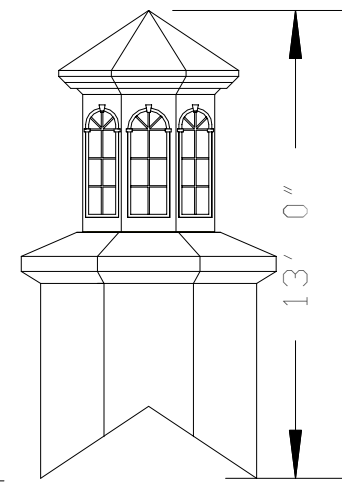

800-736-3113
www.churchoutlet.com

800 Series Cupola

Weight: 575 Lbs.

Other Variations of this model are available.

830-SLR

830-SWP

830-SWPK

850-LR

850-LWP

850-WPK

800 Series 5' Octagon Base Models

800 Series 5' Square Base Models

Weight: 800 lbs.

Other Variations of this model are available.

860-LR

860-WP

860-WPK

870-LR

870-LWP

870-WPK

800 Series 6' Square Base Models

800 Series 6' Octagon Base Models