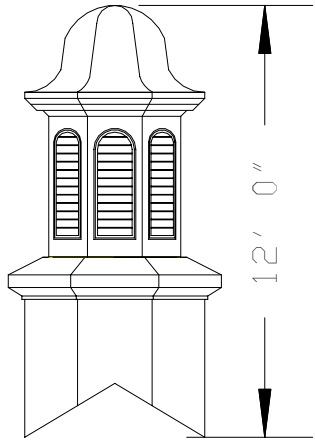

800-736-3113
www.churchoutlet.com

800 Series Cupola

Weight: 575 Lbs.

Other Variations of this model are available.

830-SLR

830-SWP

830-SWPK

850-LR

850-LWP

850-WPK

800 Series 5' Octagon Base Models

800 Series 5' Square Base Models

Weight: 800 lbs.

Other Variations of this model are available.

860-LR

860-WP

860-WPK

870-LR

870-LWP

870-WPK

800 Series 6' Square Base Models

800 Series 6' Octagon Base Models