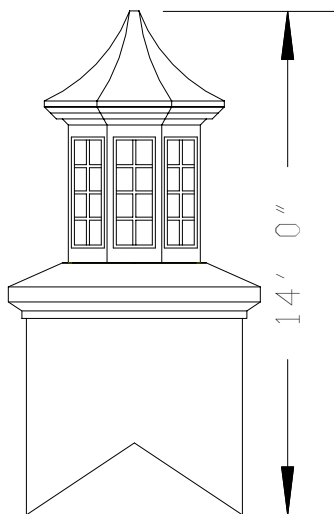

800-736-3113
www.churchoutlet.com

800 Series Cupola

Weight: 575 Lbs.

Other Variations of this model are available.

830-SLR

830-SWP

830-SWPK

850-LR

850-LWP

850-WPK

800 Series 5' Octagon Base Models

800 Series 5' Square Base Models

Weight: 800 lbs.

Other Variations of this model are available.

860-LR

860-WP

860-WPK

870-LR

870-LWP

870-WPK

800 Series 6' Square Base Models

800 Series 6' Octagon Base Models