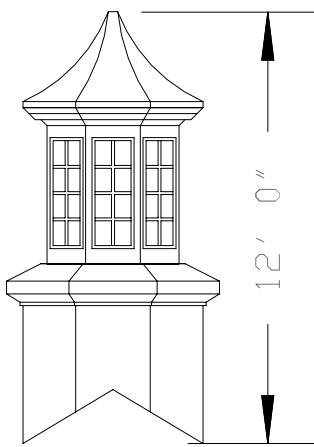

800-736-3113
www.churchoutlet.com

800 Series Cupola

Weight: 575 Lbs.

Other Variations of this model are available.

830-SLR

830-SWP

830-SWPK

850-LR

850-LWP

850-WPK

800 Series 5' Octagon Base Models

800 Series 5' Square Base Models

Weight: 800 lbs.

Other Variations of this model are available.

860-LR

860-WP

860-WPK

870-LR

870-LWP

870-WPK

800 Series 6' Square Base Models

800 Series 6' Octagon Base Models