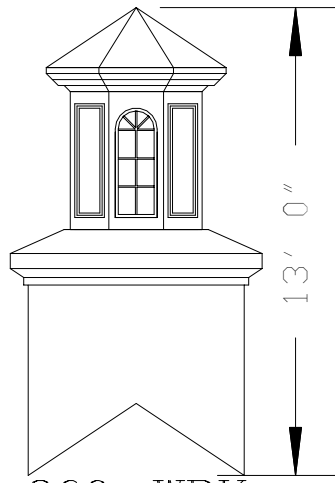

800-736-3113
www.churchoutlet.com

800 Series Cupola

Weight: 575 Lbs.

Other Variations of this model are available.

830-SLR

830-SWP

830-SWPK

850-LR

850-LWP

850-WPK

800 Series 5' Octagon Base Models

800 Series 5' Square Base Models

Weight: 800 lbs.

Other Variations of this model are available.

860-LR

860-WP

860-WPK

870-LR

870-LWP

870-WPK

800 Series 6' Square Base Models

800 Series 6' Octagon Base Models