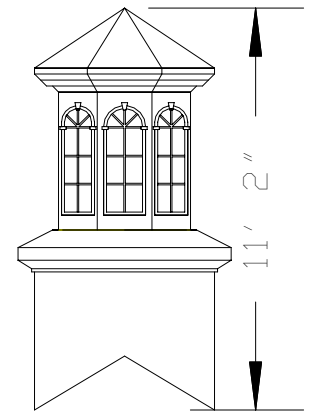

800-736-3113
www.churchoutlet.com

800 Series Cupola

Weight: 575 Lbs.

Other Variations of this model are available.

830-SLR

830-SWP

830-SWPK

850-LR

850-LWP

850-WPK

800 Series 5' Octagon Base Models

800 Series 5' Square Base Models

Weight: 800 lbs.

Other Variations of this model are available.

860-LR

860-WP

860-WPK

870-LR

870-LWP

870-WPK

800 Series 6' Square Base Models

800 Series 6' Octagon Base Models