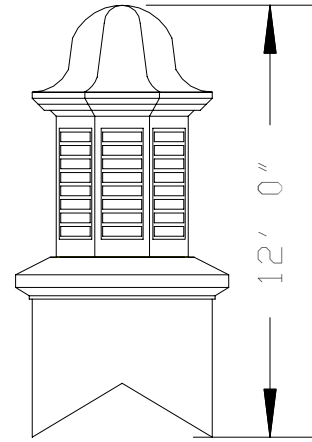

800-736-3113
www.churchoutlet.com

800 Series Cupola

Weight: 575 Lbs.

Other Variations of this model are available.

830-SLR

830-SWP

830-SWPK

850-LR

850-LWP

850-WPK

800 Series 5' Octagon Base Models

800 Series 5' Square Base Models

Weight: 800 lbs.

Other Variations of this model are available.

860-LR

860-WP

860-WPK

870-LR

870-LWP

870-WPK

800 Series 6' Square Base Models

800 Series 6' Octagon Base Models