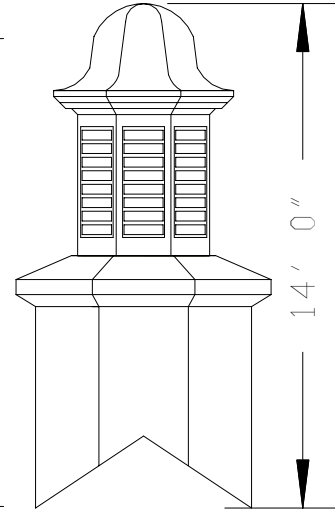

800-736-3113
www.churchoutlet.com

800 Series Cupola

Weight: 575 Lbs.

Other Variations of this model are available.

830-SLR

830-SWP

830-SWPK

850-LR

850-LWP

850-WPK

800 Series 5' Octagon Base Models

800 Series 5' Square Base Models

Weight: 800 lbs.

Other Variations of this model are available.

860-LR

860-WP

860-WPK

870-LR

870-LWP

870-WPK

800 Series 6' Square Base Models

800 Series 6' Octagon Base Models