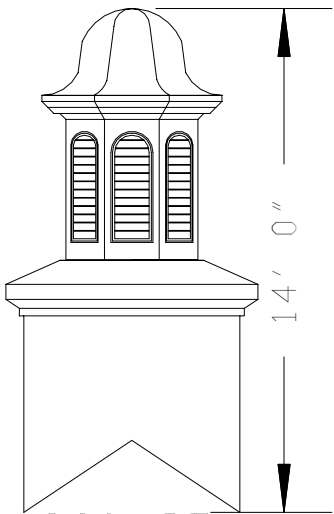

800-736-3113
www.churchoutlet.com

800 Series Cupola

Weight: 575 Lbs.

Other Variations of this model are available.

830-SLR

830-SWP

830-SWPK

850-LR

850-LWP

850-WPK

800 Series 5' Octagon Base Models

800 Series 5' Square Base Models

Weight: 800 lbs.

Other Variations of this model are available.

860-LR

860-WP

860-WPK

870-LR

870-LWP

870-WPK

800 Series 6' Square Base Models

800 Series 6' Octagon Base Models