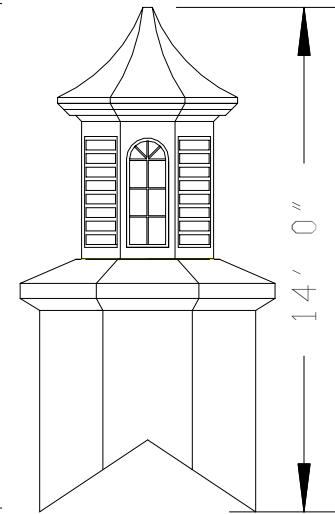

800-736-3113
www.churchoutlet.com

800 Series Cupola

Weight: 575 Lbs.

Other Variations of this model are available.

830-SLR

830-SWP

830-SWPK

850-LR

850-LWP

850-WPK

800 Series 5' Octagon Base Models

800 Series 5' Square Base Models

Weight: 800 lbs.

Other Variations of this model are available.

860-LR

860-WP

860-WPK

870-LR

870-LWP

870-WPK

800 Series 6' Square Base Models

800 Series 6' Octagon Base Models