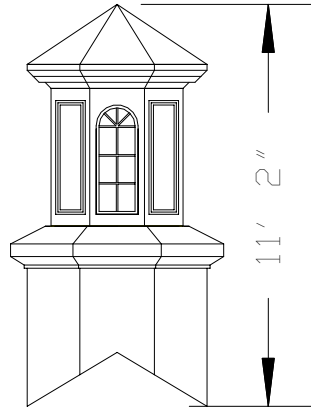

800-736-3113
www.churchoutlet.com

800 Series Cupola

Weight: 575 Lbs.

Other Variations of this model are available.

830-SLR

830-SWP

830-SWPK

850-LR

850-LWP

850-WPK

800 Series 5' Octagon Base Models

800 Series 5' Square Base Models

Weight: 800 lbs.

Other Variations of this model are available.

860-LR

860-WP

860-WPK

870-LR

870-LWP

870-WPK

800 Series 6' Square Base Models

800 Series 6' Octagon Base Models