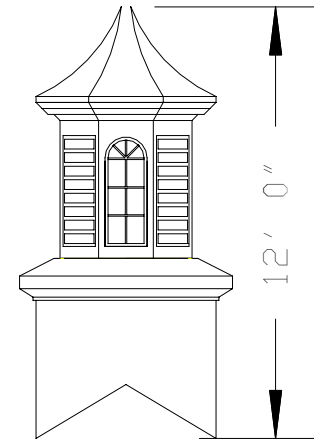

800-736-3113
www.churchoutlet.com

800 Series Cupola

Weight: 575 Lbs.

Other Variations of this model are available.

830-SLR

830-SWP

830-SWPK

850-LR

850-LWP

850-WPK

800 Series 5' Octagon Base Models

800 Series 5' Square Base Models

Weight: 800 lbs.

Other Variations of this model are available.

860-LR

860-WP

860-WPK

870-LR

870-LWP

870-WPK

800 Series 6' Square Base Models

800 Series 6' Octagon Base Models