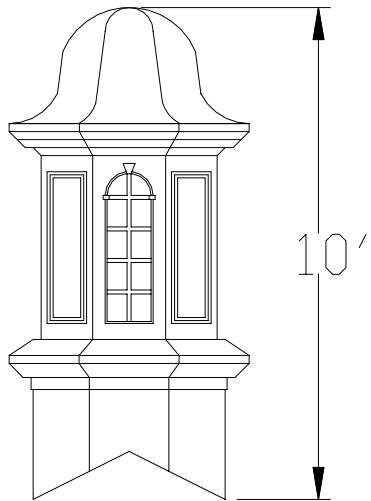

Model 900 Cupola comes standard with 4 window panels & 4 scallop/decorative. (OTHER OPTIONS MAY BE AN ADDITIONAL CHARGE)

900-R

900-P

*Shown with Rectangular Window

900-PK

*Shown with Round Top Louver

PANEL SELECTION

Keystone Window

Square Window

Round Top Window

SCALLOP

LOUVER

DECORATIVE

Round Top Louver

Width : 4'
Weight : 275#