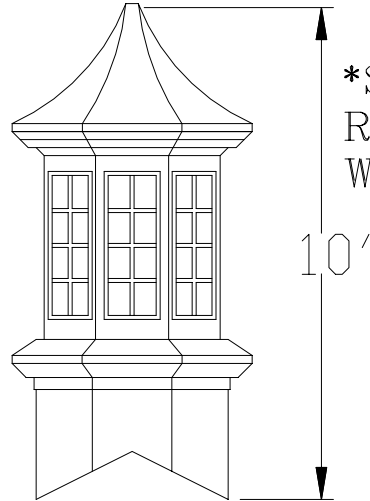

Model 900 Cupola comes standard with 4 window panels & 4 scallop/decorative. (OTHER OPTIONS MAY BE AN ADDITIONAL CHARGE)

900-R

900-P

*Shown with Rectangular Window

900-PK

*Shown with Round Top Louver

PANEL SELECTION

Keystone Window

Square Window

Round Top Window

SCALLOP

LOUVER

DECORATIVE

Round Top Louver

Width : 4'
Weight : 275#