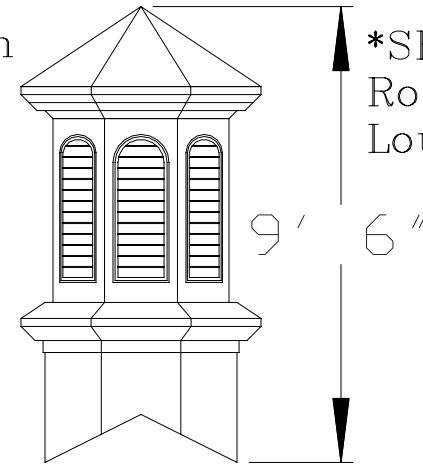

Model 900 Cupola comes standard with 4 window panels & 4 scallop/decorative. (OTHER OPTIONS MAY BE AN ADDITIONAL CHARGE)

900-R

900-P

*Shown with Rectangular Window

900-PK

*Shown with Round Top Louver

PANEL SELECTION

Keystone Window

Square Window

Round Top Window

SCALLOP

LOUVER

DECORATIVE

Round Top Louver

Width : 4'
Weight : 275#