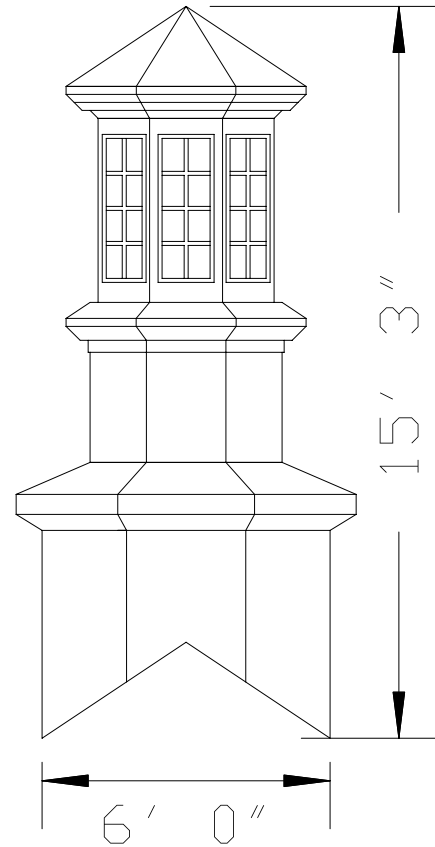

Model 970

Weight: 850 lbs.

970-WR

970-LP

970-WPK

Available Panels:

- Square Louver
- Round Top Louver
- Decorative
- Scallop
- Round Top Window
- Square Window
- Keystone Window

800-736-3113