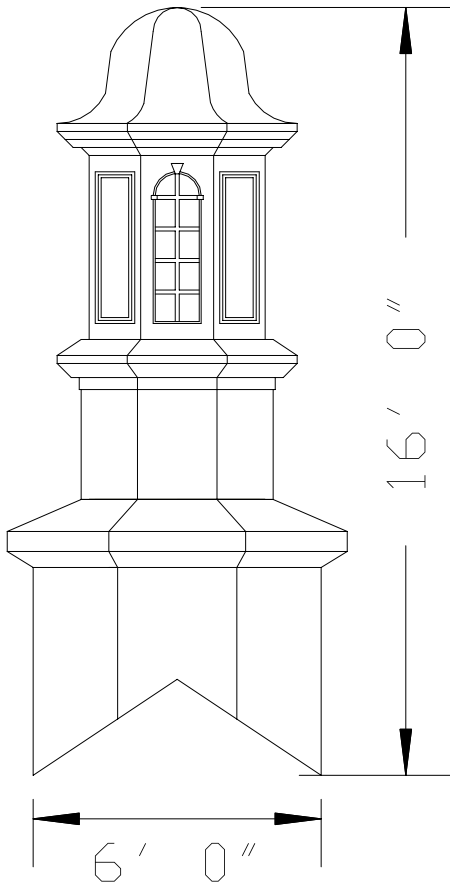

Model 970

Weight: 850 lbs.

970-WR

970-LP

970-WPK

Available Panels:

- Square Louver
- Round Top Louver
- Decorative
- Scallop
- Round Top Window
- Square Window
- Keystone Window

800-736-3113