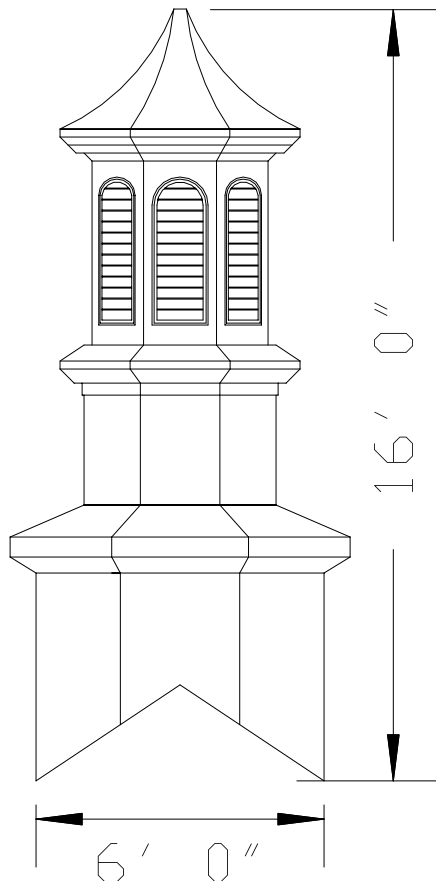

Model 970

Weight: 850 lbs.

970-WR

970-LP

970-WPK

Available Panels:

- Square Louver
- Round Top Louver
- Decorative
- Scallop
- Round Top Window
- Square Window
- Keystone Window

800-736-3113