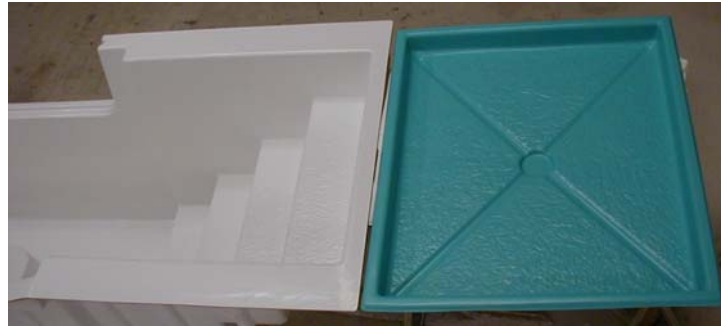

Baptistery Drip Landing

Drip Landings are built into the floor at the top of the baptistery steps. It is a location for the candidate to remove their baptismal garment to reduce tracking water

Each unit has a slip resistant surface. Water is channeled to a center drain position. (supplied by