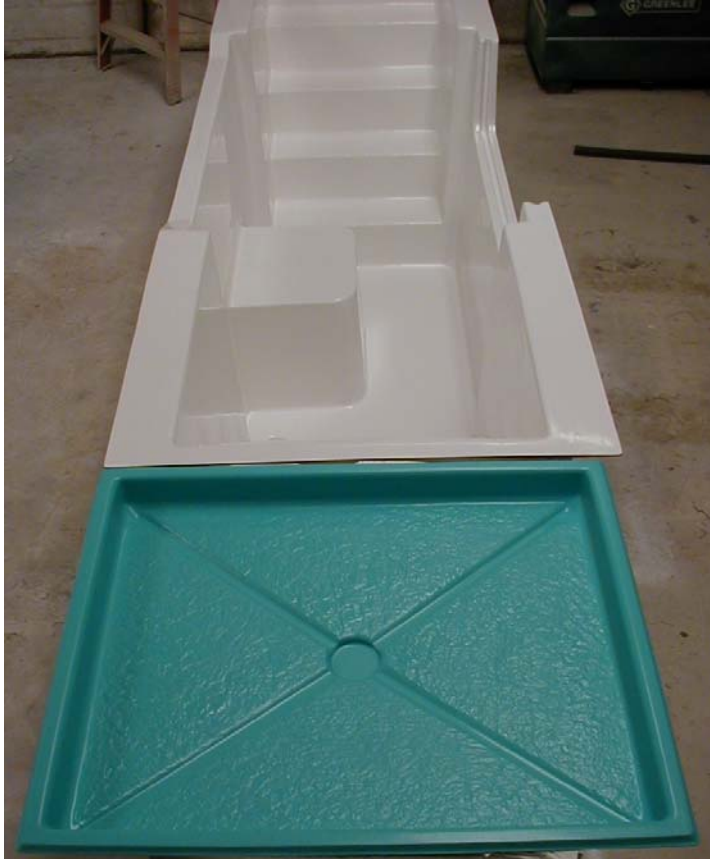

Baptistery Drip Landing

Drip Landings are built into the floor at the top of the baptistery steps. It is a location for the candidate to remove their baptismal garment to reduce tracking water

Each unit has a slip resistant surface. Water is channeled to a center drain position. (supplied by

Available in 4 colors:
Aqua—Blue—White—Cream

800-736-3113
www.churchoutlet.com

May be plumbed directly into baptistery drain