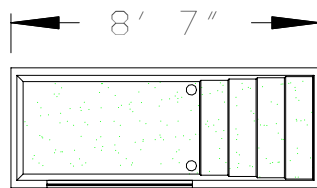

# Model 2

Please Note: THIS MODEL IS VERY NARROW

Baptistery Weight: D/E – 300lbs.  
S/E – 275lbs.

D/E – 425 Gallons  
S/E – 375 Gallons

Top View

2 D/E

2 L/E

2 R/E

Side View  
D/E

Side View  
S/E

Shown with Optional Window  
No Window Models Available

800-736-3113  
www.churchoutlet.com