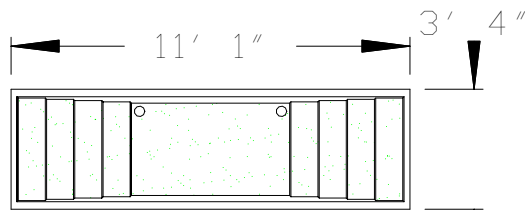

# Model 2

Please Note: THIS MODEL IS VERY NARROW

Baptistery Weight: D/E – 300lbs.  
S/E – 275lbs.

D/E – 425 Gallons  
S/E – 375 Gallons

Top View

2 D/E

2 L/E

2 R/E

Side View  
D/E

Side View  
S/E

Shown with Optional Window  
No Window Models Available

800-736-3113  
www.churchoutlet.com