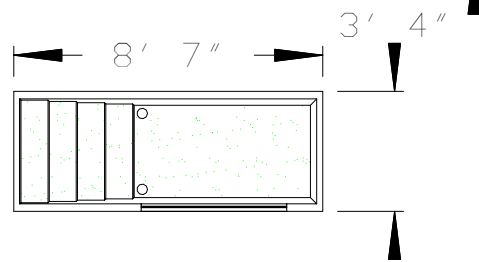

# Model 2

Please Note: THIS MODEL IS VERY NARROW

Baptistery Weight: D/E – 300lbs.  
S/E – 275lbs.

D/E – 425 Gallons  
S/E – 375 Gallons

Top View

2 D/E

2 L/E

2 R/E

Side View  
D/E

Side View  
S/E

Shown with Optional Window  
No Window Models Available

800-736-3113  
www.churchoutlet.com