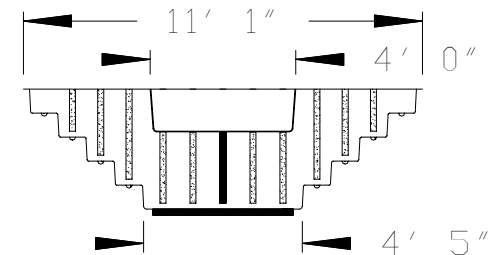

# Model 2

Please Note: THIS MODEL IS VERY NARROW

Baptistery Weight: D/E – 300lbs.  
S/E – 275lbs.

D/E – 425 Gallons  
S/E – 375 Gallons

Top View

2 D/E

2 L/E

2 R/E

Side View  
D/E

Side View  
S/E

Shown with Optional Window  
No Window Models Available

800-736-3113  
www.churchoutlet.com