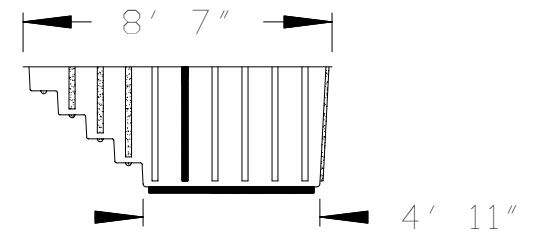

# Model 2

Please Note: THIS MODEL IS VERY NARROW

Baptistery Weight: D/E – 300lbs.  
S/E – 275lbs.

D/E – 425 Gallons  
S/E – 375 Gallons

Top View

2 D/E

2 L/E

2 R/E

Side View  
D/E

Side View  
S/E

Shown with Optional Window  
No Window Models Available

800-736-3113  
www.churchoutlet.com