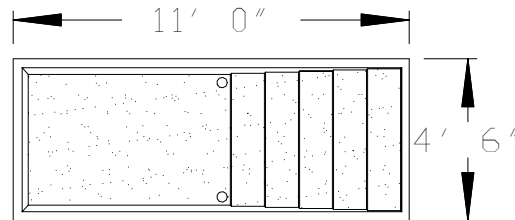

# Model 3

Baptistery Weight: D/E – 350lbs.  
S/E – 325lbs.

D/E – 970 Gallons  
S/E – 775 Gallons

3 D/E

Side View  
D/E

3 L/E

Side View  
S/E

3 R/E