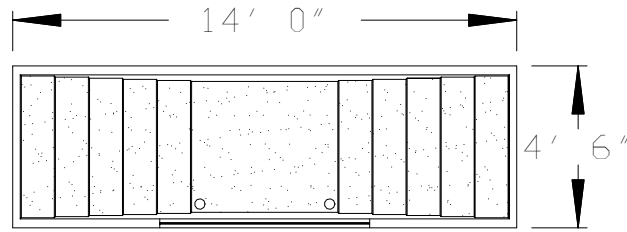

# Model 3

Baptistery Weight: D/E – 350lbs.  
S/E – 325lbs.

D/E – 970 Gallons  
S/E – 775 Gallons

3 D/E

Side View  
D/E

3 L/E

Side View  
S/E

3 R/E