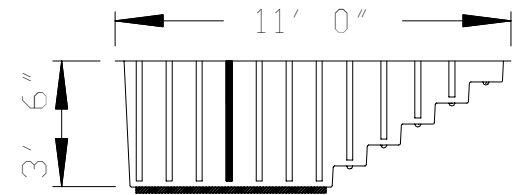

# Model 3

Baptistery Weight: D/E – 350lbs.  
S/E – 325lbs.

D/E – 970 Gallons  
S/E – 775 Gallons

3 D/E

Side View  
D/E

3 L/E

Side View  
S/E

3 R/E