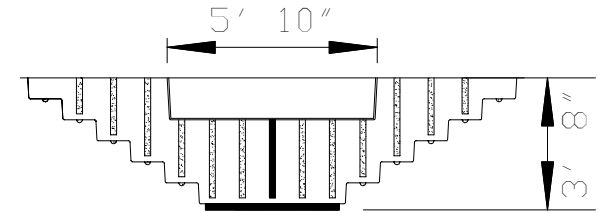

# Model 3

Baptistery Weight: D/E – 350lbs.  
S/E – 325lbs.

D/E – 970 Gallons  
S/E – 775 Gallons

3 D/E

Side View  
D/E

3 L/E

Side View  
S/E

3 R/E