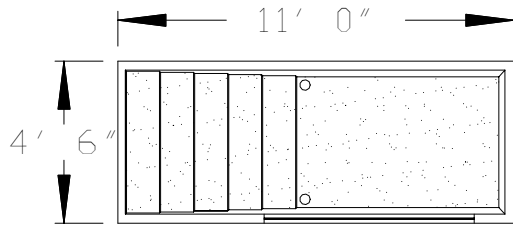

# Model 3

Baptistery Weight: D/E – 350lbs.  
S/E – 325lbs.

D/E – 970 Gallons  
S/E – 775 Gallons

3 D/E

Side View  
D/E

3 L/E

Side View  
S/E

3 R/E