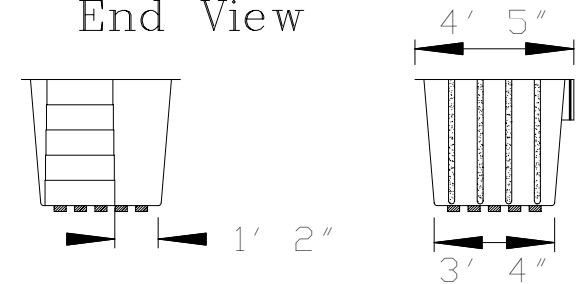

# Model — 4

Baptistery Weight: 325lbs.  
Baptistery Capacity: 550 Gallons

Side View

End View

Shown with Optional Window  
No Window Models Available

\*Steps bolted in by others,  
hardware supplied.

800-736-3113  
www.churchoutlet.com