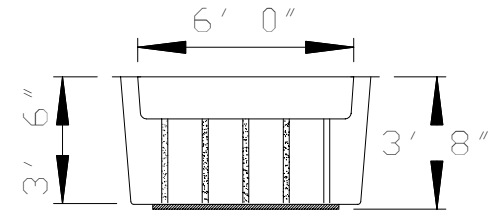

# Model — 4

Baptistery Weight: 325lbs.  
Baptistery Capacity: 550 Gallons

Side View

End View

Shown with Optional Window  
No Window Models Available

\*Steps bolted in by others,  
hardware supplied.

800-736-3113  
www.churchoutlet.com