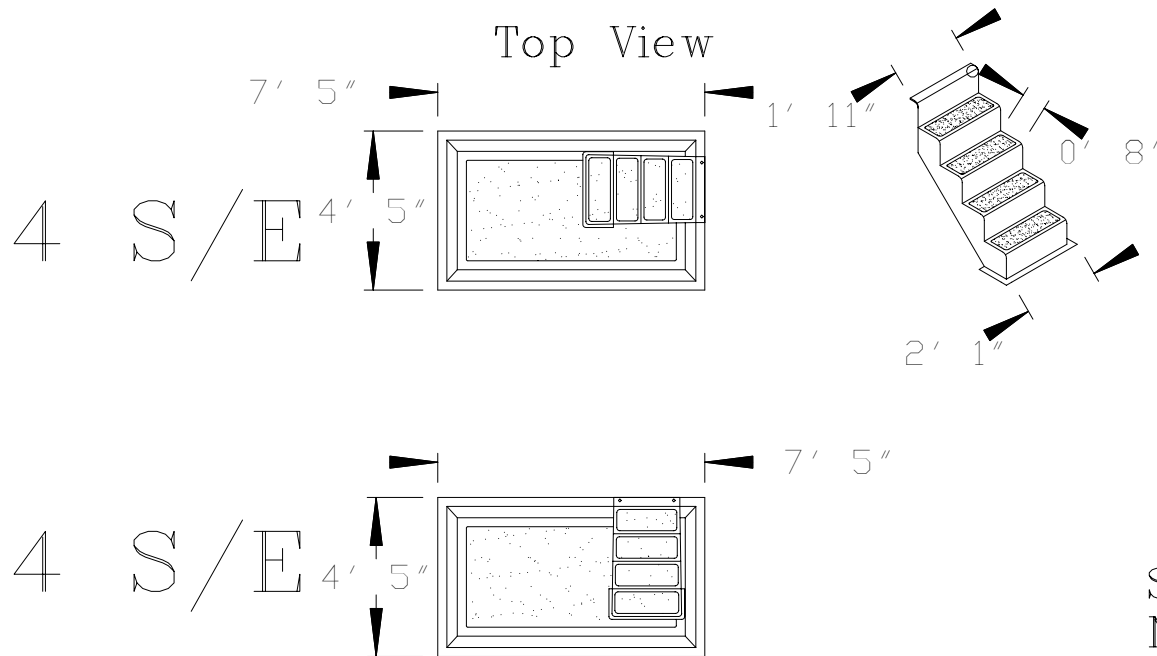

# Model — 4

Baptistery Weight: 325lbs.  
Baptistery Capacity: 550 Gallons

Side View

End View

Shown with Optional Window  
No Window Models Available

\*Steps bolted in by others,  
hardware supplied.

800-736-3113  
www.churchoutlet.com