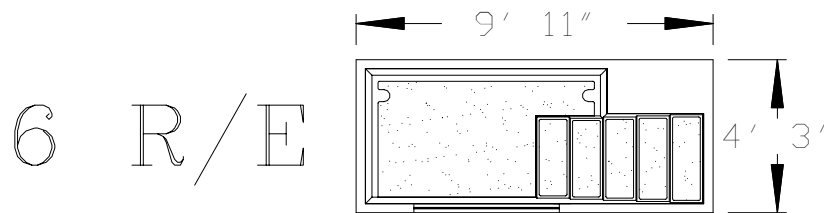

Model — 6

Baptistry Weight: D/E 350lbs.
S/E 325lbs.

Capacity: D/E 575 Gallons
S/E 525 Gallons

Shown with Optional Window
No Window Models Available

CHURCH
OUTLET

800-736-3113
www.churchoutlet.com

Front
Side View
D/E

Back
Side View
D/E

Front
Side View
S/E

Back
Side View
S/E

End View