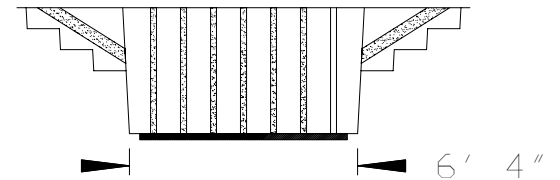

Model — 6

Baptistry Weight: D/E 350lbs.
S/E 325lbs.

Capacity: D/E 575 Gallons
S/E 525 Gallons

Shown with Optional Window
No Window Models Available

CHURCH
OUTLET

800-736-3113
www.churchoutlet.com

Front
Side View
D/E

Back
Side View
D/E

Front
Side View
S/E

Back
Side View
S/E

End View