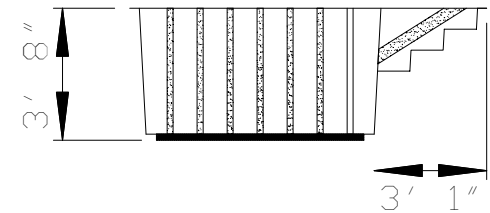

Model — 6

Baptistry Weight: D/E 350lbs.
S/E 325lbs.

Capacity: D/E 575 Gallons
S/E 525 Gallons

Shown with Optional Window
No Window Models Available

CHURCH
OUTLET

800-736-3113
www.churchoutlet.com

Front
Side View
D/E

Back
Side View
D/E

Front
Side View
S/E

Back
Side View
S/E

End View