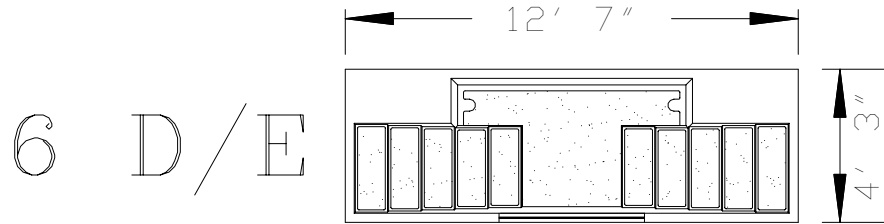

Model — 6

Baptistry Weight: D/E 350lbs.
S/E 325lbs.

Capacity: D/E 575 Gallons
S/E 525 Gallons

Shown with Optional Window
No Window Models Available

CHURCH
OUTLET

800-736-3113
www.churchoutlet.com

Front
Side View
D/E

Back
Side View
D/E

Front
Side View
S/E

Back
Side View
S/E

End View