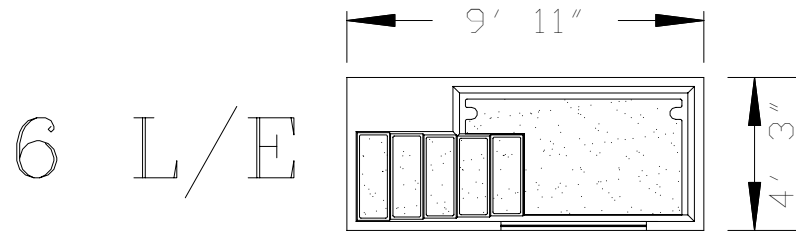

Model — 6

Baptistry Weight: D/E 350lbs.
S/E 325lbs.

Capacity: D/E 575 Gallons
S/E 525 Gallons

Shown with Optional Window
No Window Models Available

CHURCH
OUTLET

800-736-3113
www.churchoutlet.com

Front
Side View
D/E

Back
Side View
D/E

Front
Side View
S/E

Back
Side View
S/E

End View