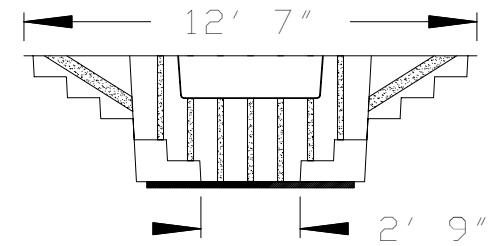

Model — 6

Baptistry Weight: D/E 350lbs.
S/E 325lbs.

Capacity: D/E 575 Gallons
S/E 525 Gallons

Shown with Optional Window
No Window Models Available

CHURCH
OUTLET

800-736-3113
www.churchoutlet.com

Front
Side View
D/E

Back
Side View
D/E

Front
Side View
S/E

Back
Side View
S/E

End View