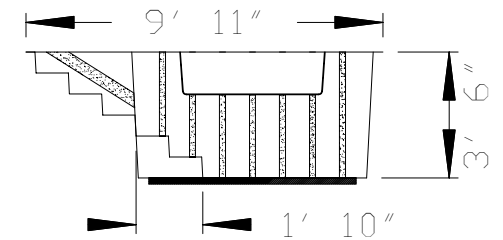

Model — 6

Baptistry Weight: D/E 350lbs.
S/E 325lbs.

Capacity: D/E 575 Gallons
S/E 525 Gallons

Shown with Optional Window
No Window Models Available

CHURCH
OUTLET

800-736-3113
www.churchoutlet.com

Front
Side View
D/E

Back
Side View
D/E

Front
Side View
S/E

Back
Side View
S/E

End View