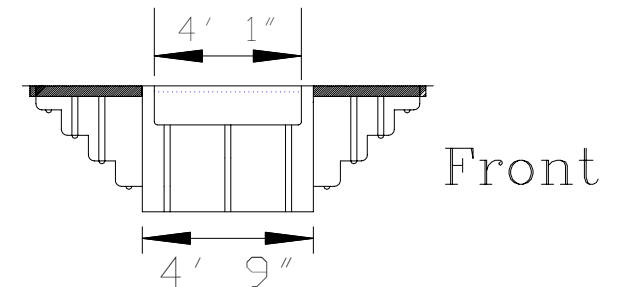

Model — 8

Dry Minister Model

Baptistery Weight: D/E — 350lbs.
S/E — 375lbs.

D/E — 475 Gallons
S/E — 400 Gallons

Top View

8 D/E

8 L/E

8 R/E