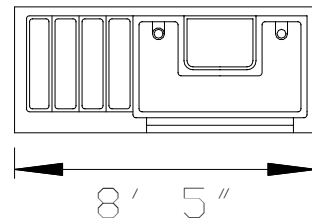

Model — 8

Dry Minister Model

Baptistery Weight: D/E — 350lbs.
S/E — 375lbs.

D/E — 475 Gallons
S/E — 400 Gallons

Top View

8 D/E

8 L/E

8 R/E