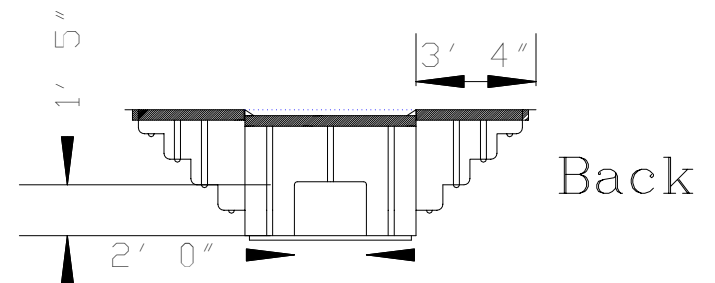

Model — 8

Dry Minister Model

Baptistery Weight: D/E — 350lbs.
S/E — 375lbs.

D/E — 475 Gallons
S/E — 400 Gallons

Top View

8 D/E

8 L/E

8 R/E