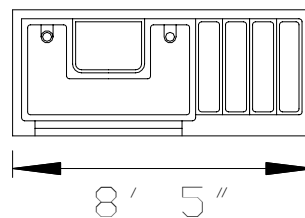

Model — 8

Dry Minister Model

Baptistery Weight: D/E — 350lbs.
S/E — 375lbs.

D/E — 475 Gallons
S/E — 400 Gallons

Top View

8 D/E

8 L/E

8 R/E