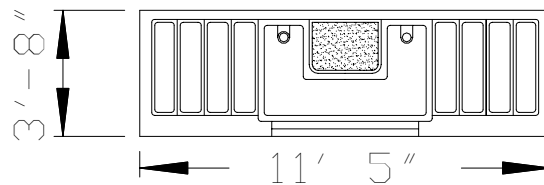

Model — 8

Dry Minister Model

Baptistery Weight: D/E — 350lbs.
S/E — 375lbs.

D/E — 475 Gallons
S/E — 400 Gallons

Top View

8 D/E

8 L/E

8 R/E