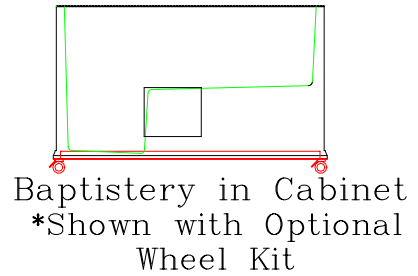

Standard Steps

Capacity: 100 Gallons

Standard Cabinet: Birch

Items included with cabinet:
- Lid
- Cross
- Steps

All our portable baptisteries come standard with a drain valve.

Optional Finish:
2-Coats Clear Sealer
2-Coats Clear Cabinet Lacquer