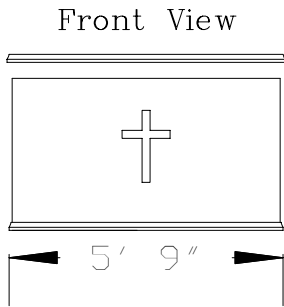

Model - 9

Our most versatile baptistry.

Specially designed for the new or growing church.
The Model 9 can be used as a Baptistry, Communion Table, and a Pulpit.

View of Fiberglass Tub
that fits inside Cabinet