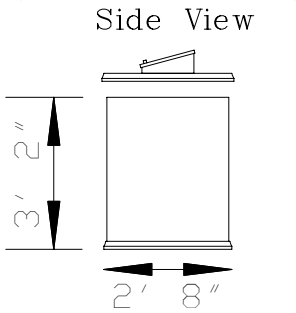

Model - 9

Our most versatile baptistry.

Specially designed for the new or growing church.
The Model 9 can be used as a Baptistry, Communion Table, and a Pulpit.

View of Fiberglass Tub
that fits inside Cabinet