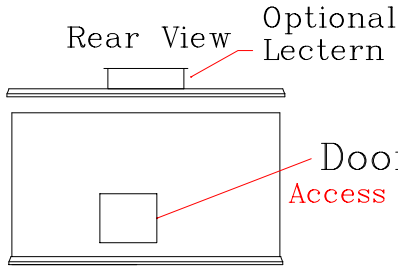

Model - 9

Our most versatile baptistry.

Specially designed for the new or growing church.
The Model 9 can be used as a Baptistry, Communion Table, and a Pulpit.

View of Fiberglass Tub
that fits inside Cabinet