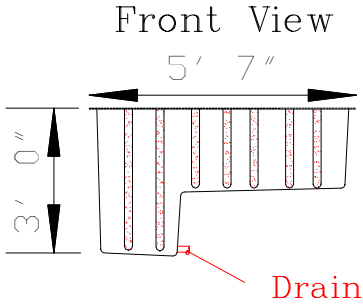

Model - 9

Our most versatile baptistry.

Specially designed for the new or growing church.
The Model 9 can be used as a Baptistry, Communion Table, and a Pulpit.

View of Fiberglass Tub
that fits inside Cabinet